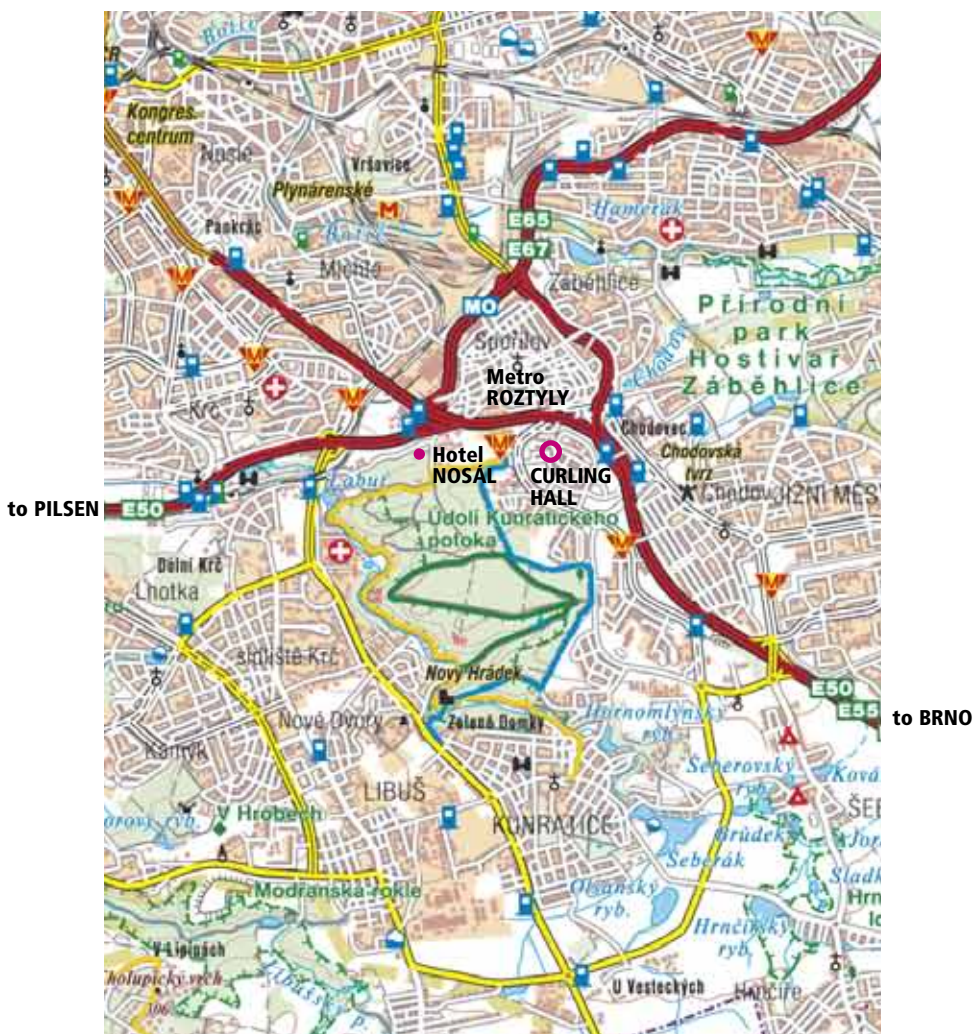

How to get to the Curling Hall Rožtyly (12, Komarkova street, Prague 4):

By car From city centre or from Pilsen enter the motorway D1 to BRNO, use exit 0,5 "CHODOV, SPOŘILOV" and turn left on the first T-junction, pass bus and Metro station on right and turn left again after 100 m into the Komarkova street. You can immediately see blue curling hall on your left side.

By metro: Use metro line C from city centre to station Rožtyly and walk about 100 m through underpass to the hall.

to CITY CENTRE